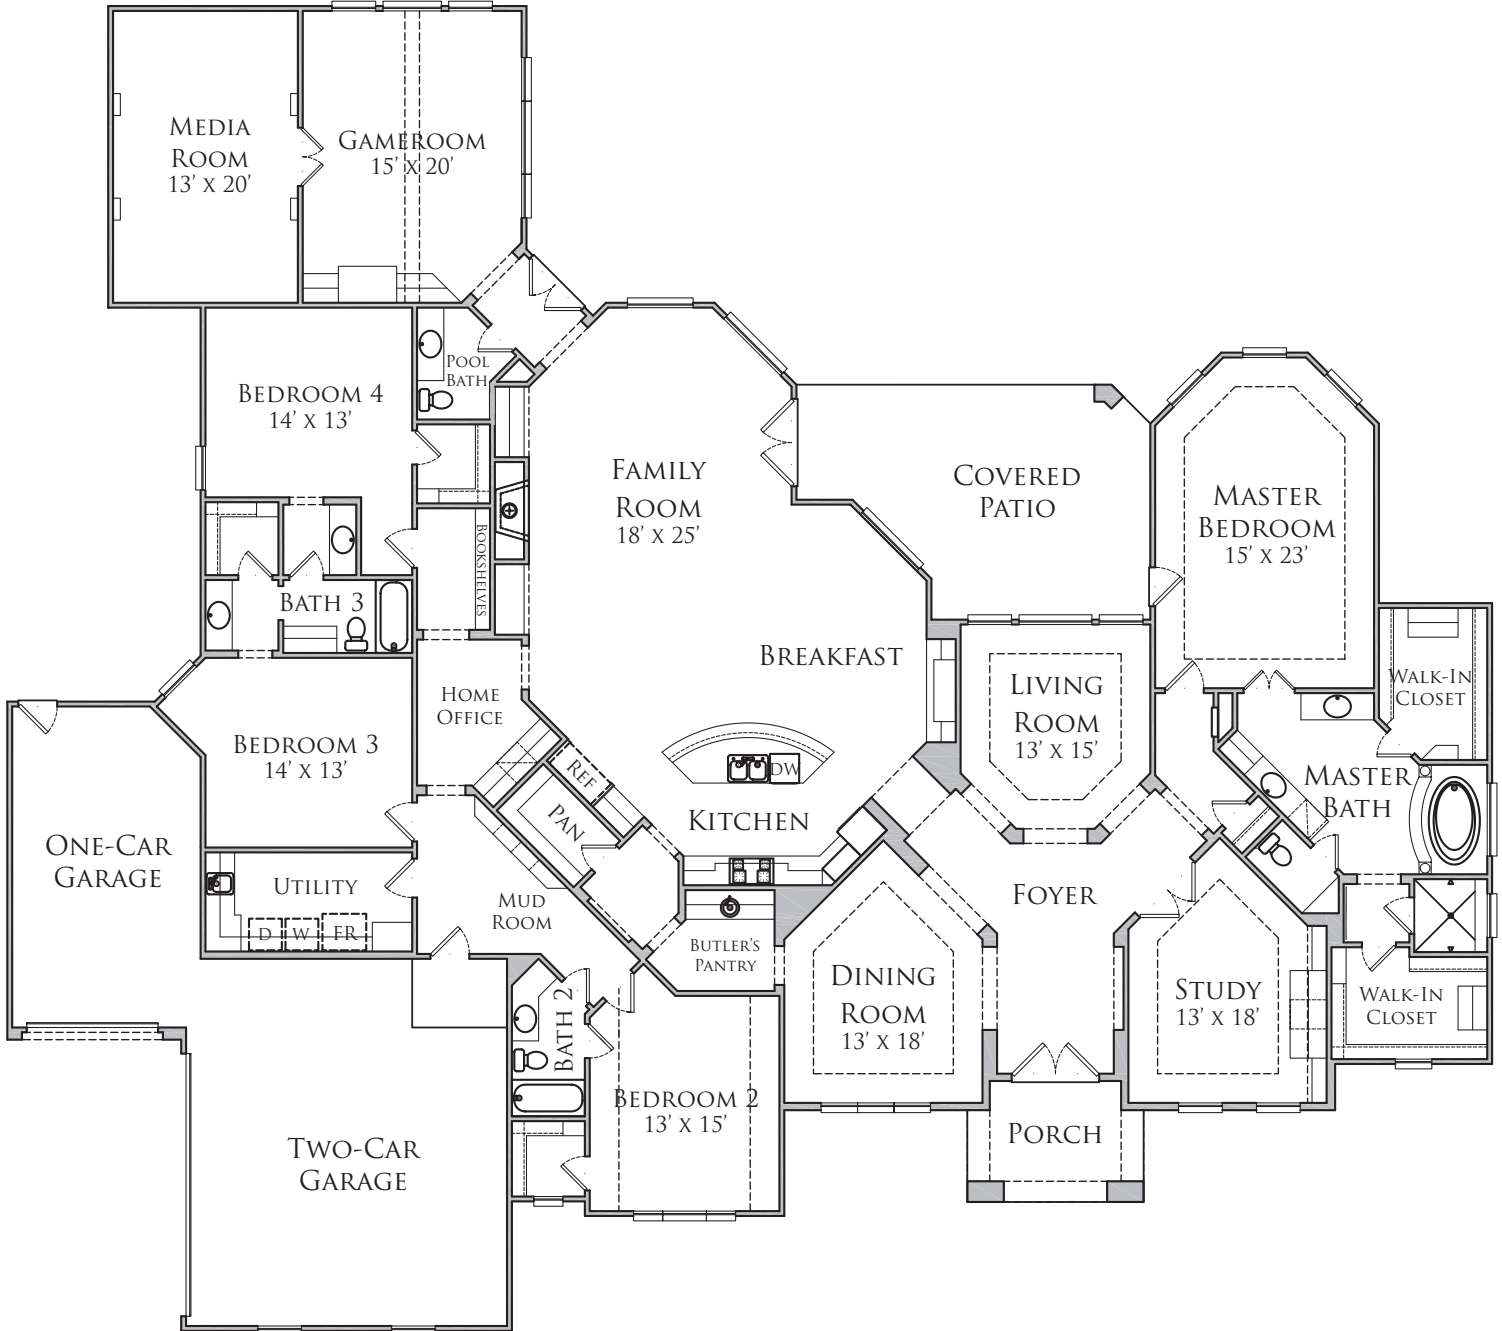

PLAN 4645

[CLICK HERE FOR ELEVATION](#)

Builder reserves the right to modify floorplans, elevations, and features without notice. Floorplans and exterior renderings are artist's conceptions. Square footage and dimensions are approximate, and may vary by elevation.