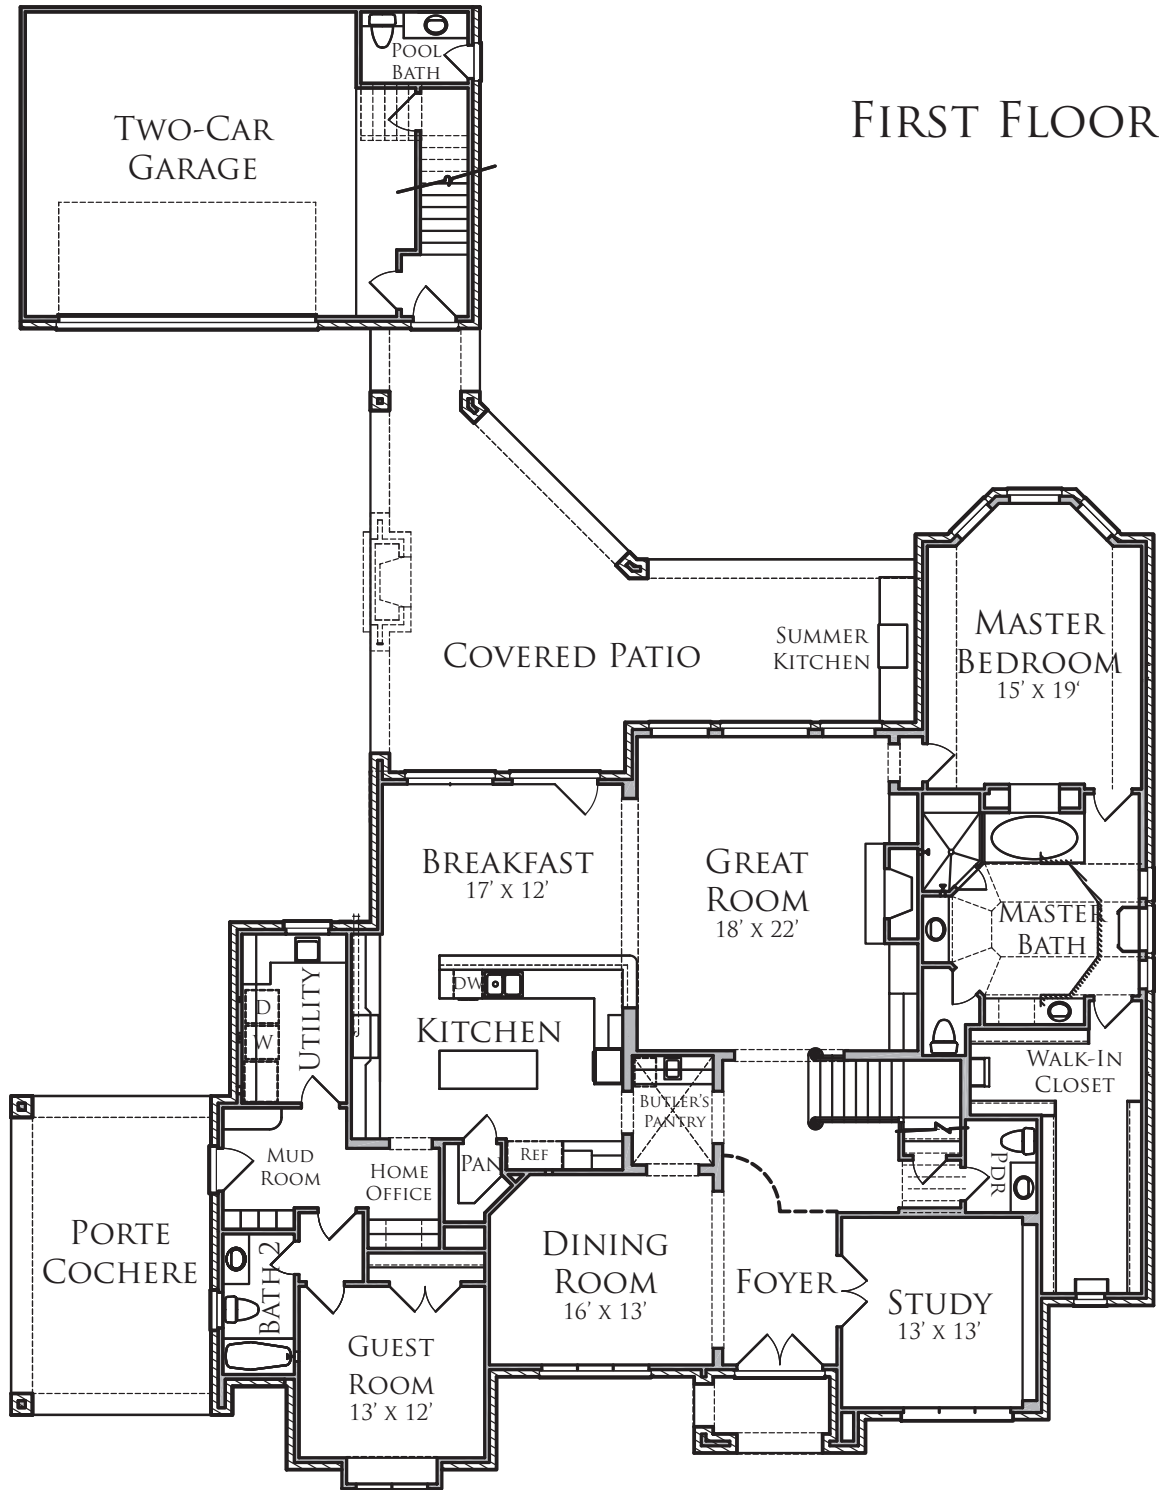

12507 BOHEME DRIVE

NORTHSTONETM
BUILDERS
*Building Luxury*SM

FIVE BEDROOM | FOUR FULL, TWO HALF BATH
5,003 SQUARE FEET

[CLICK HERE FOR FIRST FLOOR PLAN](#)
[CLICK HERE FOR SECOND FLOOR PLAN](#)

Builder reserves the right to modify floorplans, elevations, and features without notice. Floorplans and exterior renderings are artist's conceptions. Square footage and dimensions are approximate, and may vary by elevation.

12507 BOHEME DRIVE

FIRST FLOOR

[CLICK HERE FOR SECOND FLOOR PLAN](#)
[CLICK HERE FOR ELEVATION](#)

Builder reserves the right to modify floorplans, elevations, and features without notice. Floorplans and exterior renderings are artist's conceptions. Square footage and dimensions are approximate, and may vary by elevation.