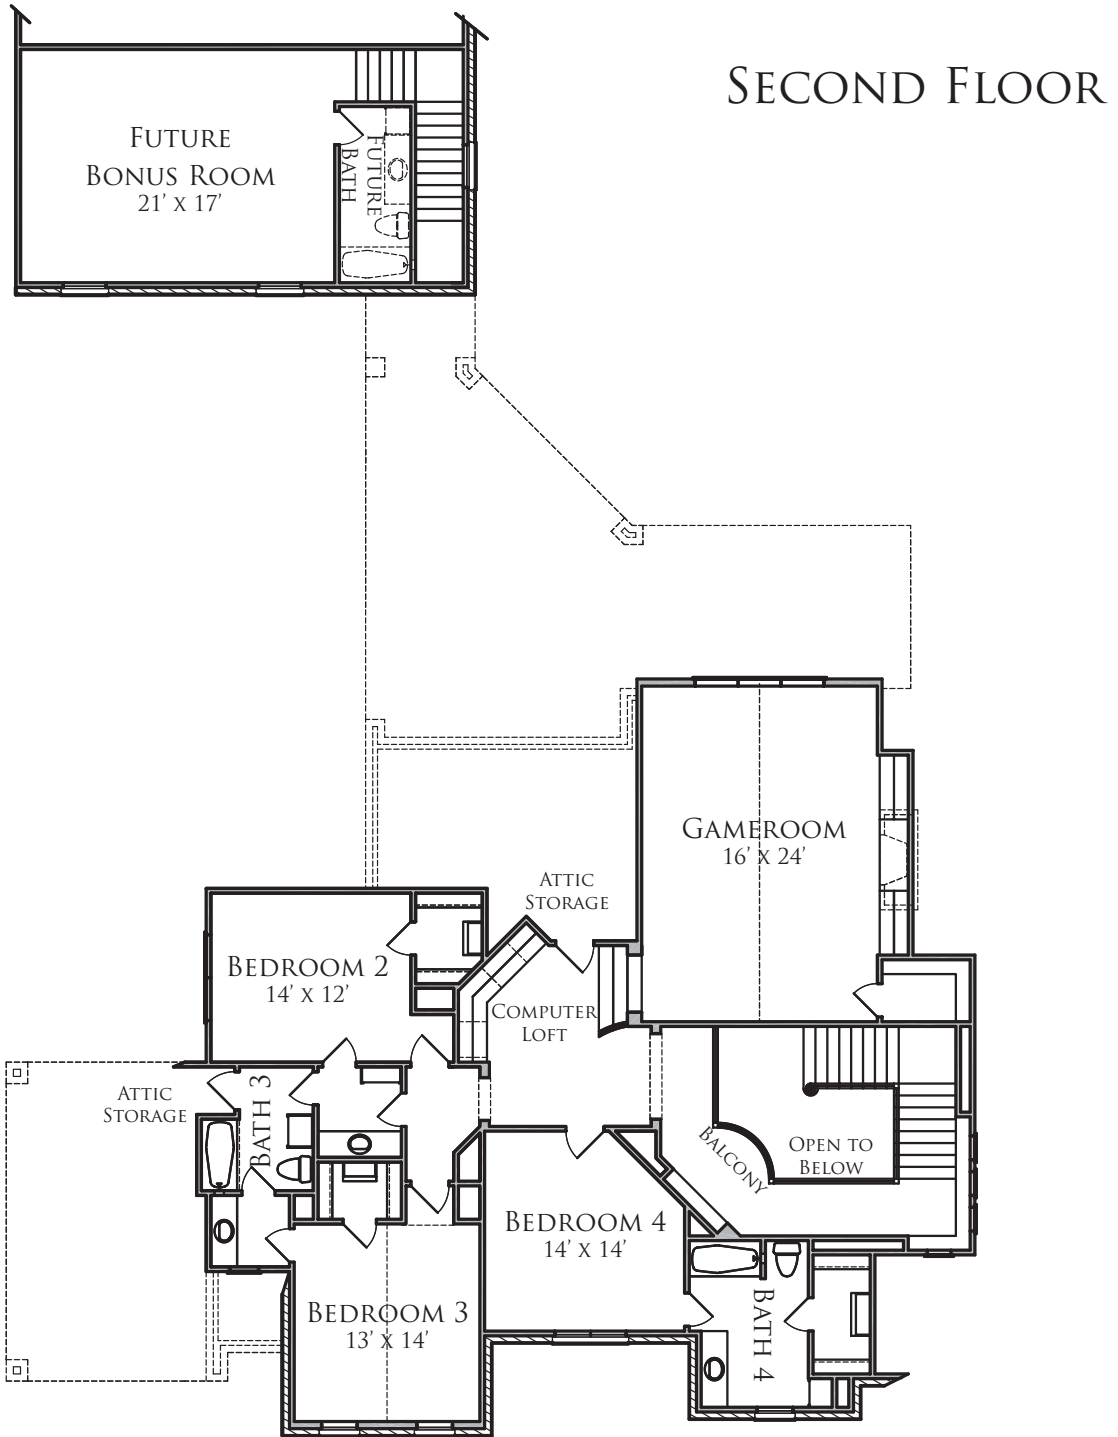

12507 BOHEME DRIVE

NORTHSTONETM
BUILDERS
*Building Luxury*SM

FIVE BEDROOM | FOUR FULL, TWO HALF BATH
5,003 SQUARE FEET

[CLICK HERE FOR FIRST FLOOR PLAN](#)
[CLICK HERE FOR SECOND FLOOR PLAN](#)

Builder reserves the right to modify floorplans, elevations, and features without notice. Floorplans and exterior renderings are artist's conceptions. Square footage and dimensions are approximate, and may vary by elevation.

12507 BOHEME DRIVE

FIRST FLOOR

[CLICK HERE FOR SECOND FLOOR PLAN](#)
[CLICK HERE FOR ELEVATION](#)

Builder reserves the right to modify floorplans, elevations, and features without notice. Floorplans and exterior renderings are artist's conceptions. Square footage and dimensions are approximate, and may vary by elevation.

12507 BOHEME DRIVE

[CLICK HERE FOR ELEVATION](#)
[CLICK HERE FOR FIRST FLOOR PLAN](#)

Builder reserves the right to modify floorplans, elevations, and features without notice. Floorplans and exterior renderings are artist's conceptions. Square footage and dimensions are approximate, and may vary by elevation.