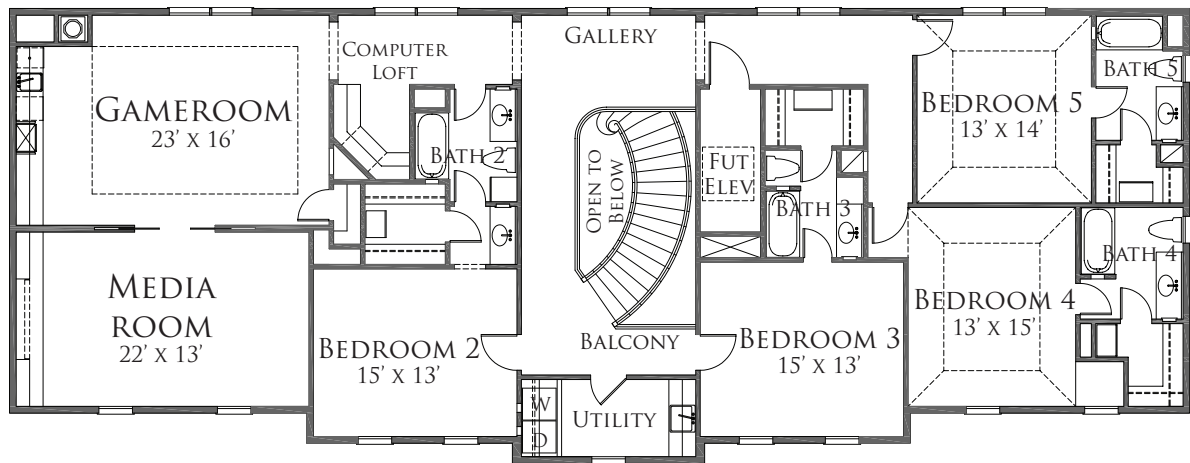

11906 LAURIE LANE

NORTHSTONETM
BUILDERS
*Building Luxury*SM

FIVE BEDROOM | FIVE FULL, TWO HALF BATH
6,233 SQUARE FEET

[CLICK HERE FOR FIRST FLOOR PLAN](#)
[CLICK HERE FOR SECOND FLOOR PLAN](#)

Builder reserves the right to modify floorplans, elevations, and features without notice. Floorplans and exterior renderings are artist's conceptions. Square footage and dimensions are approximate, and may vary by elevation.

11906 LAURIE LANE

FIRST FLOOR

[CLICK HERE FOR SECOND FLOOR PLAN](#)
[CLICK HERE FOR ELEVATION](#)

Builder reserves the right to modify floorplans, elevations, and features without notice. Floorplans and exterior renderings are artist's conceptions. Square footage and dimensions are approximate, and may vary by elevation.

11906 LAURIE LANE

NORTHSTONETM
BUILDERS
*Building Luxury*SM

SECOND FLOOR

[CLICK HERE FOR ELEVATION](#)
[CLICK HERE FOR FIRST FLOOR PLAN](#)

Builder reserves the right to modify floorplans, elevations, and features without notice. Floorplans and exterior renderings are artist's conceptions. Square footage and dimensions are approximate, and may vary by elevation.