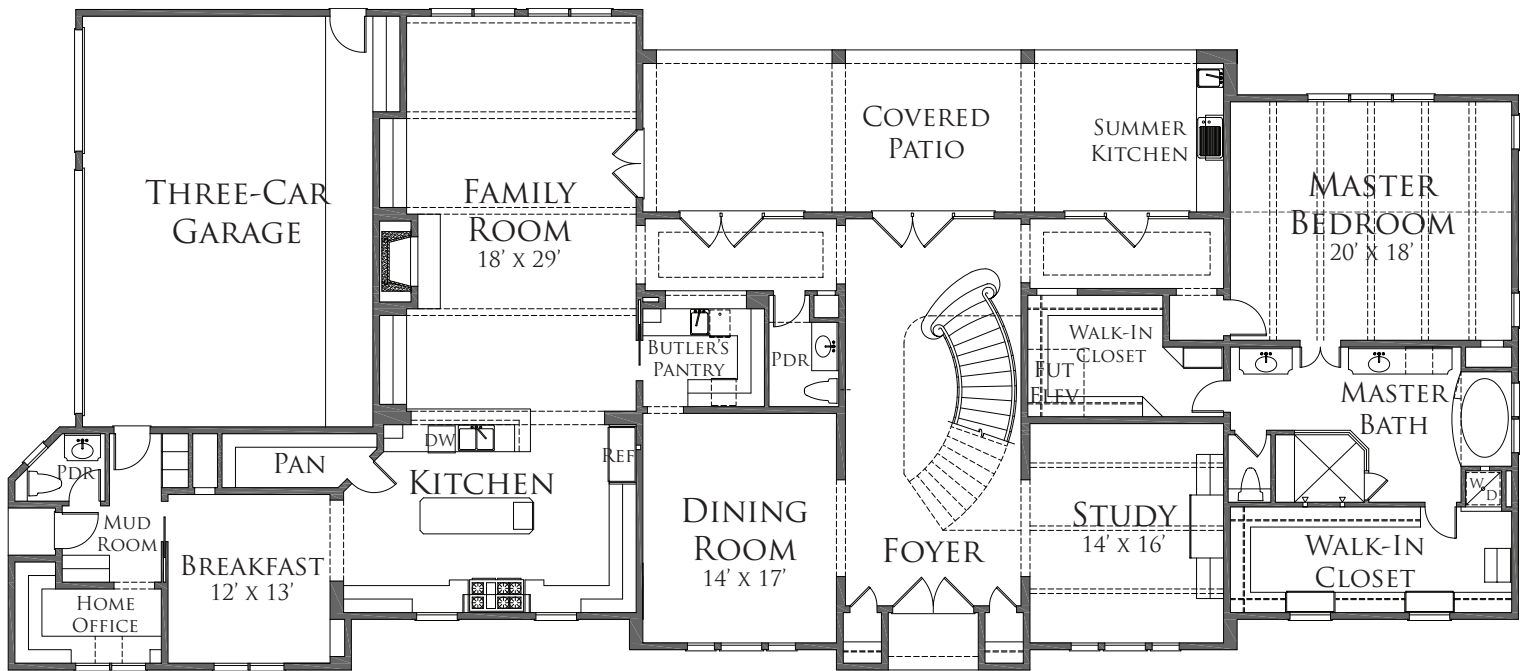

11906 LAURIE LANE

NORTHSTONETM
BUILDERS
*Building Luxury*SM

FIVE BEDROOM | FIVE FULL, TWO HALF BATH
6,233 SQUARE FEET

[CLICK HERE FOR FIRST FLOOR PLAN](#)
[CLICK HERE FOR SECOND FLOOR PLAN](#)

Builder reserves the right to modify floorplans, elevations, and features without notice. Floorplans and exterior renderings are artist's conceptions. Square footage and dimensions are approximate, and may vary by elevation.

11906 LAURIE LANE

FIRST FLOOR

[CLICK HERE FOR SECOND FLOOR PLAN](#)
[CLICK HERE FOR ELEVATION](#)

Builder reserves the right to modify floorplans, elevations, and features without notice. Floorplans and exterior renderings are artist's conceptions. Square footage and dimensions are approximate, and may vary by elevation.